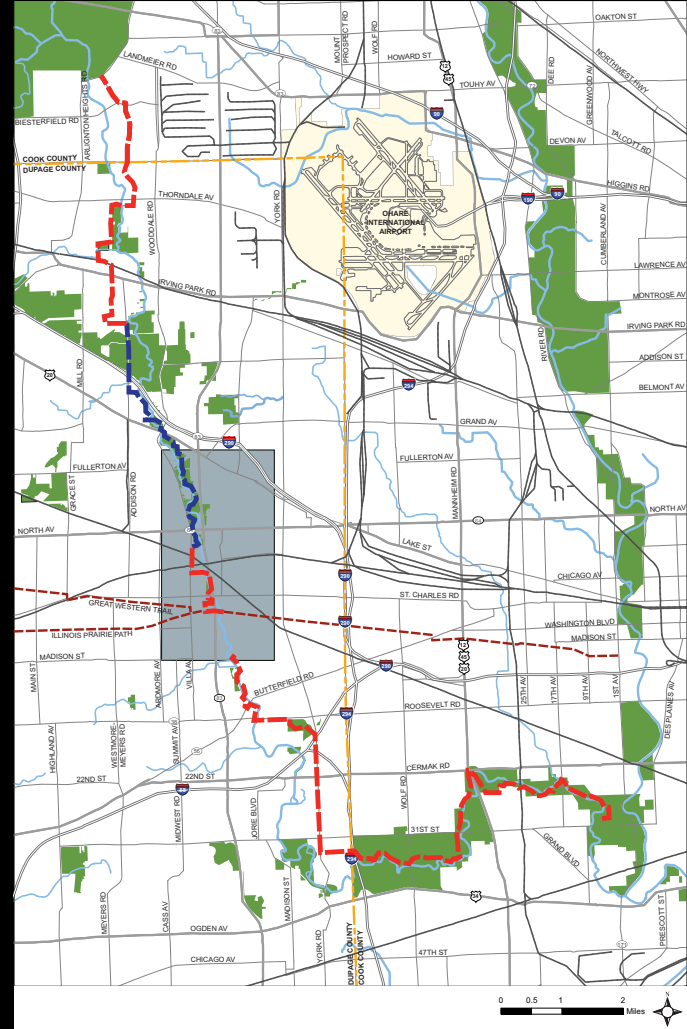

Salt Creek Greenway Trail

Location Map

Section Map

Legend